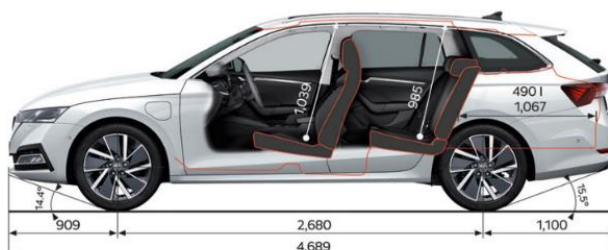

Warranty and Service

5 years mechanical warranty or up to 150,000km**	✓	✓
8 Years high voltage battery warranty or up to 160,000km**	✓	✓
Service Intervals every 1 year or 15,000km	✓	✓
ŠKODA Scheduled Service Plan 3 Years or up to 45,000km**	$1,395	$1,745
ŠKODA Scheduled Service Plan 5 Years or up to 75,000km**	$2,645	3,395