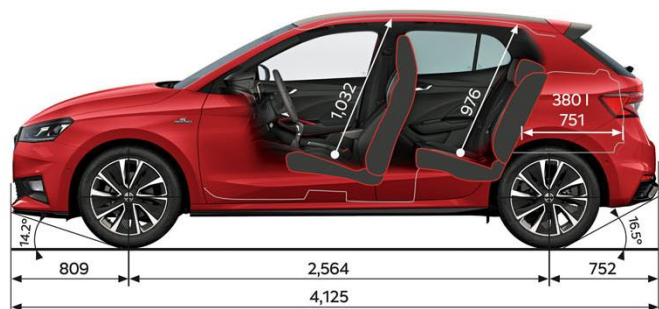

* The figures provided are converted using official NZ Government calculator to 3P-WLTP from official manufacturer's NEDC tests in accordance with EU legislation

**Standard warranty. Other promotional offers may exceed standard terms, and if selected they would be added to vehicle price.

*** Prices are maximum retail including 15% GST. Prices & specifications are subject to change without notice. Maximum Retail Price does not include additional on road costs.

****New Zealand Government Clean Car rebates / fees may apply for new vehicles sold from the 1st April 2022. Values stated should be taken as guidance only and may be subject to change without notice. For further details, see skoda.co.nz/clean-car.

✓ = Standard -- = Not available

Updated May 2022

Page 1 of 2