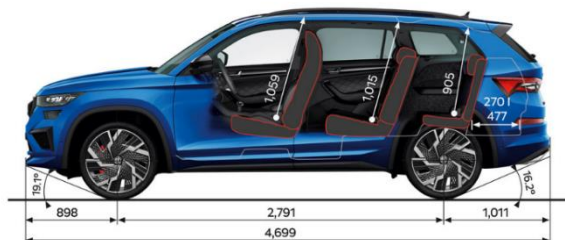

Warranty and Service

5 years mechanical warranty or up to 150,000km**	✓	✓	✓	✓	✓
Service Intervals every 1 year or 15,000km	✓	✓	✓	✓	✓
ŠKODA Scheduled Service Plan 3 Years or up to 45,000km**	$1,295	$1,795	$1,795	$1,645	$1,795
ŠKODA Scheduled Service Plan 5 Years or up to 75,000km**	$3,095	$3,895	$3,895	$3,445	$3,895