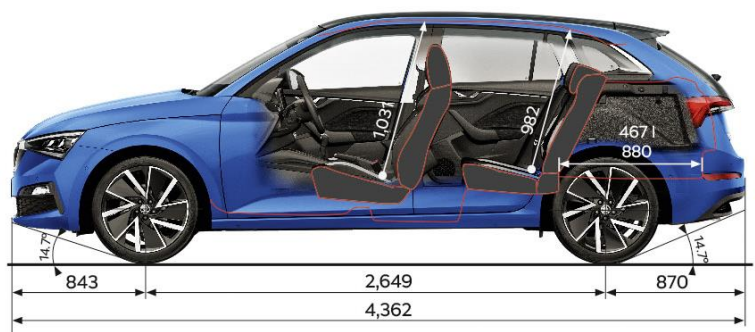

Warranty and Service

5 years mechanical warranty or up to 150,000km**	✓	✓
Service Intervals every 1 year or 15,000km	✓	✓
ŠKODA Scheduled Service Plan 3 Years or up to 45,000km**	$1,445	$1,445
ŠKODA Scheduled Service Plan 5 Years or up to 75,000km**	$2,695	$2,695