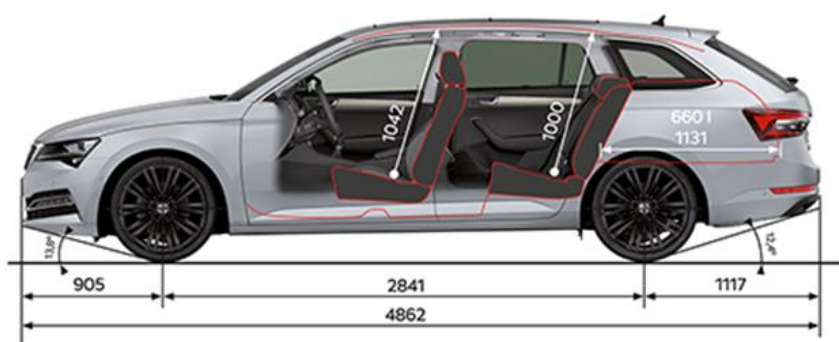

WARRANTY AND SERVICE

5 years mechanical warranty or up to 150,000km**	✓	✓	✓
Service Intervals every 1 year or 15,000km	✓	✓	✓
ŠKODA Scheduled Service Plan 3 Years or up to 45,000km**	$1,695	$1,795	$1,795
ŠKODA Scheduled Service Plan 5 Years or up to 75,000km**	$3,195	$3,495	$3,495